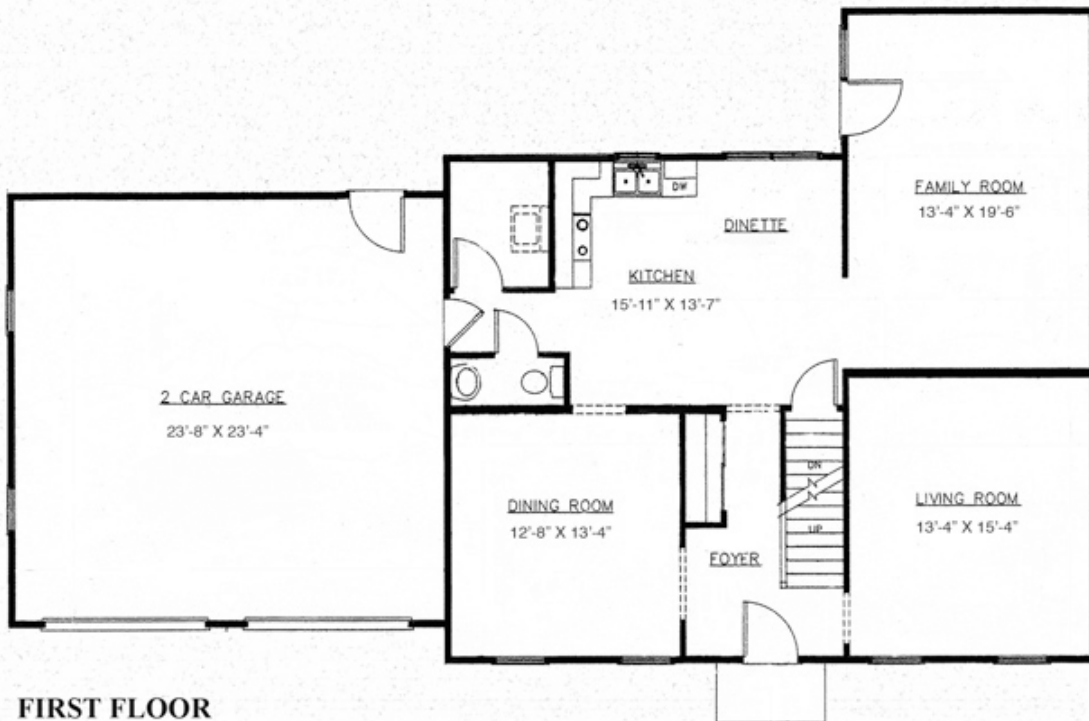

Muirfield

1730 JARRETOWN ROAD
DRESHER, PA 19025
PHONE: (215) 540-9183
FAX: (215) 540-8291

SECOND FLOOR

FIRST FLOOR