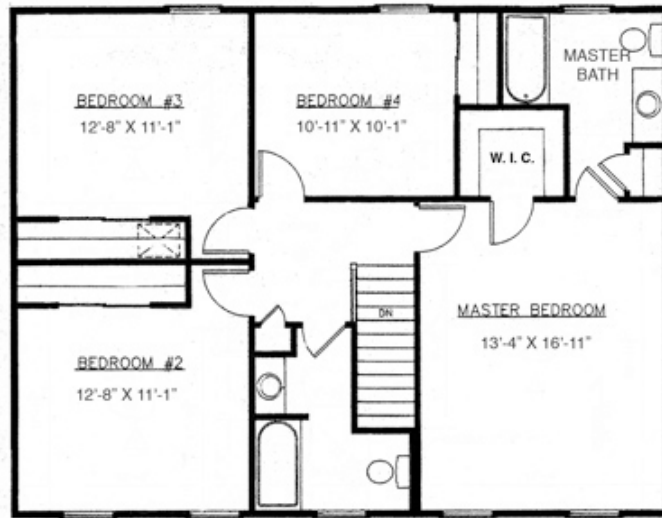

Muirfield

1730 JARRETOWN ROAD
DRESHER, PA 19025
PHONE: (215) 540-9183
FAX: (215) 540-8291

SECOND FLOOR

FIRST FLOOR